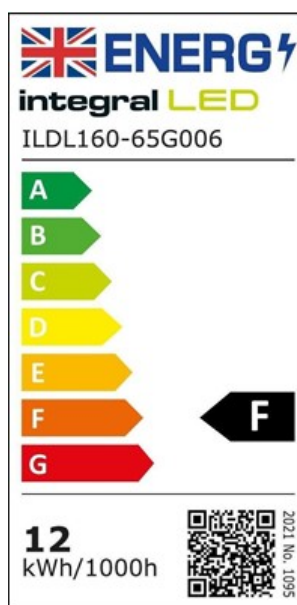

**Physical Data**

<b>Product Depth (mm):</b>	15.5
<b>Product Weight (g):</b>	230
<b>Optic:</b>	Opal diffuser
<b>Material:</b>	Aluminium, PS
<b>Overall diameter (mm):</b>	180
<b>Construction:</b>	Die cast Aluminium body, PS sheet diffuser
<b>Cut Out Diameter (mm):</b>	65-160
<b>Luminaire Fixing:</b>	Recess or surface mounted
<b>Placement / Application:</b>	Indoor, General Lighting

**Electrical Data**

<b>Power (W):</b>	12
<b>Power Consumption (W) :</b>	12
<b>Power Factor:</b>	0.5
<b>Voltage Range (v):</b>	220-240
<b>Wattage equivalent (W):</b>	15
<b>Dimming:</b>	Non-Dimmable

<b>Driver Included:</b>	Integrated
<b>Electric Current:</b>	AC
<b>EN:</b>	EN-60598
<b>LVD Certified:</b>	Yes

## Light Data

<b>Luminous Flux in Lumens (lm):</b>	1020
<b>Luminous efficacy (lm/W):</b>	85
<b>Correlated Colour Temperature (CCT) (K):</b>	4000
<b>Colour Temperature:</b>	4000K - Cool White
<b>Colour Temperature Name:</b>	Cool White
<b>Beam Angle:</b>	120
<b>Colour Rendering Index (CRI):</b>	80
<b>Frequency Range (Hz):</b>	50/60
<b>LED Type:</b>	Surface mounted device (SMD)
<b>Lifetime (hours):</b>	30000
<b>Switching Cycles:</b>	15000

## Environment

<b>EN:</b>	EN-60598
<b>LVD Certified:</b>	Yes
<b>CE RoHS:</b>	Yes
<b>New Energy Rating:</b>	F
<b>EU Luminaire:</b>	L
<b>Hg 0% (Mercury Free):</b>	Yes
<b>IP Rating (Ingress Protection):</b>	IP20
<b>Lowest Operating Temperature (°C):</b>	-20
<b>Maximum Operating Temperature (°C):</b>	40