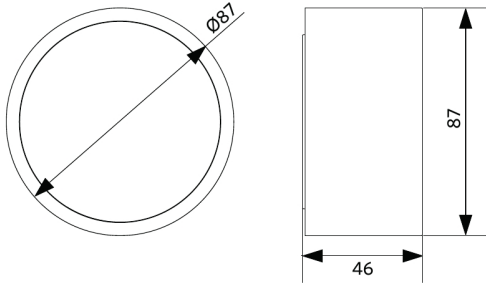

Dimensional Drawing (mm)

LED Ceiling Lu-E Rd87