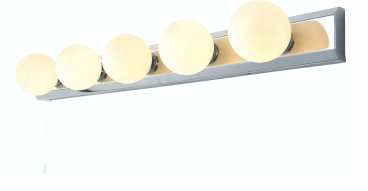

FORUM
 LIGHTING SOLUTIONS

SPA-PR13145 ARA 5 light Hollywood Style Bathroom Wall Light

5 Light Wall Fitting

Technical Data

Material	Steel/Glass
Colour	Chrome
Bulb Type	G9
Bulb Shape	Capsule
IP Rating	IP44
Colour Temperature (k)	NA
Max Wattage (W)	18w
Lumen Output (lm)	NA
Number of Bulbs	5

Dimensions

Product Depth (mm)	80
Product Width (mm)	680
Product Height (mm)	110
Product Weight (g)	2000
Product Weight (kg)	2

Built by **NG15** Powered by **epim** and **Trimble LUCKINSlive**
multi-channel publishing putting data first